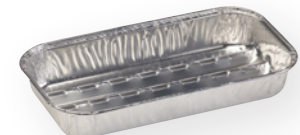

AluPet[®]
creative food packaging

BBQ AND OVENABLE INSERTS

Creative in our assortment ... Inventive in our solutions

- Aluminium BBQ and Ovenable inserts for meat, fish, vegetables
- Customized BBQ inserts for plastic trays
- Unique food dividers
- Roast-It absorbent oven pads

art. no. 2C70001 - 134x95x25

art. no. 2D70001 - 230x147x30

art. no. 2M70001 - 250x148x62

art. no. 2B70001 - 150x110x30

art. no. 2G70002 - 230x147x30

art. no. 231020 - 171x101x10
art. no. 2J70001 - 147x105x10.

art. no. 2A70001 - 194x105x30
art. no. 2I70001 - 204x115x30

art. no. 2F70002 - 160x160x60

art. no. 41014 - 170x110x20
art. no. 41012 - 200x120x20
art. no. 41015 - 270x70x20

art. no. 2L70002 - 128x60x42

Canadian Cedar Grill wood

UPGRADE AND DISTINGUISH YOUR FOOD PRODUCT

Premium Inserts

UNIQUE FOOD DIVIDERS

OVENABLE CUSTOMIZED INSERTS

The aluminium inserts fit perfectly in a wide range of standard PP and PET trays. The aluminium trays are also available with holes, to have the special BBQ effect and flavour and for easy, healthy and clean grilled products. The unique BBQ Wok makes outdoor cooking/BBQ complete.